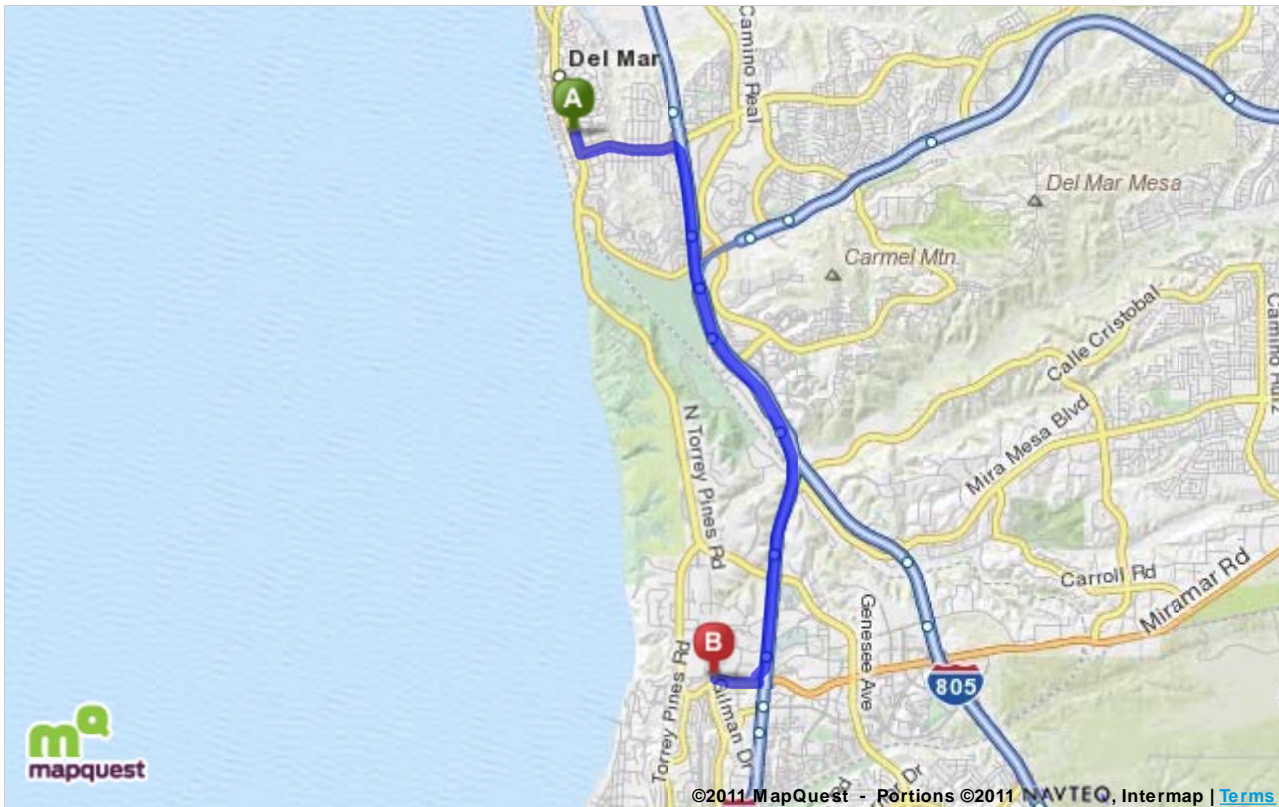

**Trip to:**  
 9500 Gilman Dr  
 La Jolla, CA 92093-5004  
**7.34 miles**  
**10 minutes**

Notes

Del Mar Inn to UCSD Department of Neurosciences

	<b>720 Camino Del Mar</b> Del Mar, CA 92014-3008	<b>Miles Per Section</b>	<b>Miles Driven</b>
	1. Start out going <b>south</b> on <b>Camino del Mar</b> toward <b>La Amatista Rd.</b>	<b>Go 0.2 Mi</b>	0.2 mi
	2. Turn <b>left</b> onto <b>Del Mar Heights Rd.</b> <i>Del Mar Heights Rd is 0.1 miles past La Amatista Rd If you reach Carmel Valley Rd you've gone about 0.5 miles too far</i>	<b>Go 1.0 Mi</b>	1.2 mi
	3. Merge onto <b>I-5 S.</b> <i>If you reach High Bluff Dr you've gone about 0.3 miles too far</i>	<b>Go 5.4 Mi</b>	6.6 mi
	4. Take the <b>La Jolla Village Dr</b> exit, <b>EXIT 28.</b>	<b>Go 0.3 Mi</b>	6.9 mi
	5. Turn <b>right</b> onto <b>La Jolla Village Dr.</b> <i>If you are on La Jolla Village Dr and reach Lebon Dr you've gone about 0.4 miles too far</i>	<b>Go 0.2 Mi</b>	7.2 mi
	6. Stay <b>straight</b> to go onto <b>ramp.</b>	<b>Go 0.2 Mi</b>	7.3 mi
	7. Turn <b>right</b> onto <b>Gilman Dr.</b> <i>If you reach La Jolla Village Dr you've gone about 0.1 miles too far</i>		7.3 mi
	8. <b>9500 GILMAN DR</b> is on the <b>right.</b> <i>If you reach Osler Ln you've gone about 0.1 miles too far</i>		7.3 mi
	<b>9500 Gilman Dr</b> La Jolla, CA 92093-5004	<b>7.3 mi</b>	<b>7.3 mi</b>

Total Travel Estimate: **7.34 miles - about 10 minutes**

©2011 MapQuest, Inc. Use of directions and maps is subject to the MapQuest Terms of Use. We make no guarantee of the accuracy of their content, road conditions or route usability. You assume all risk of use. [View Terms of Use](#)